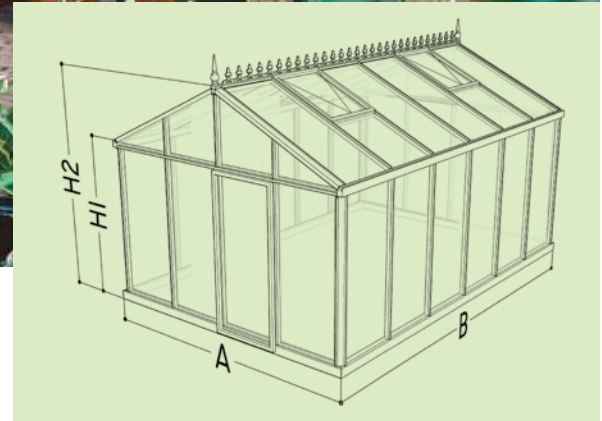

THEIA Senior Victorian